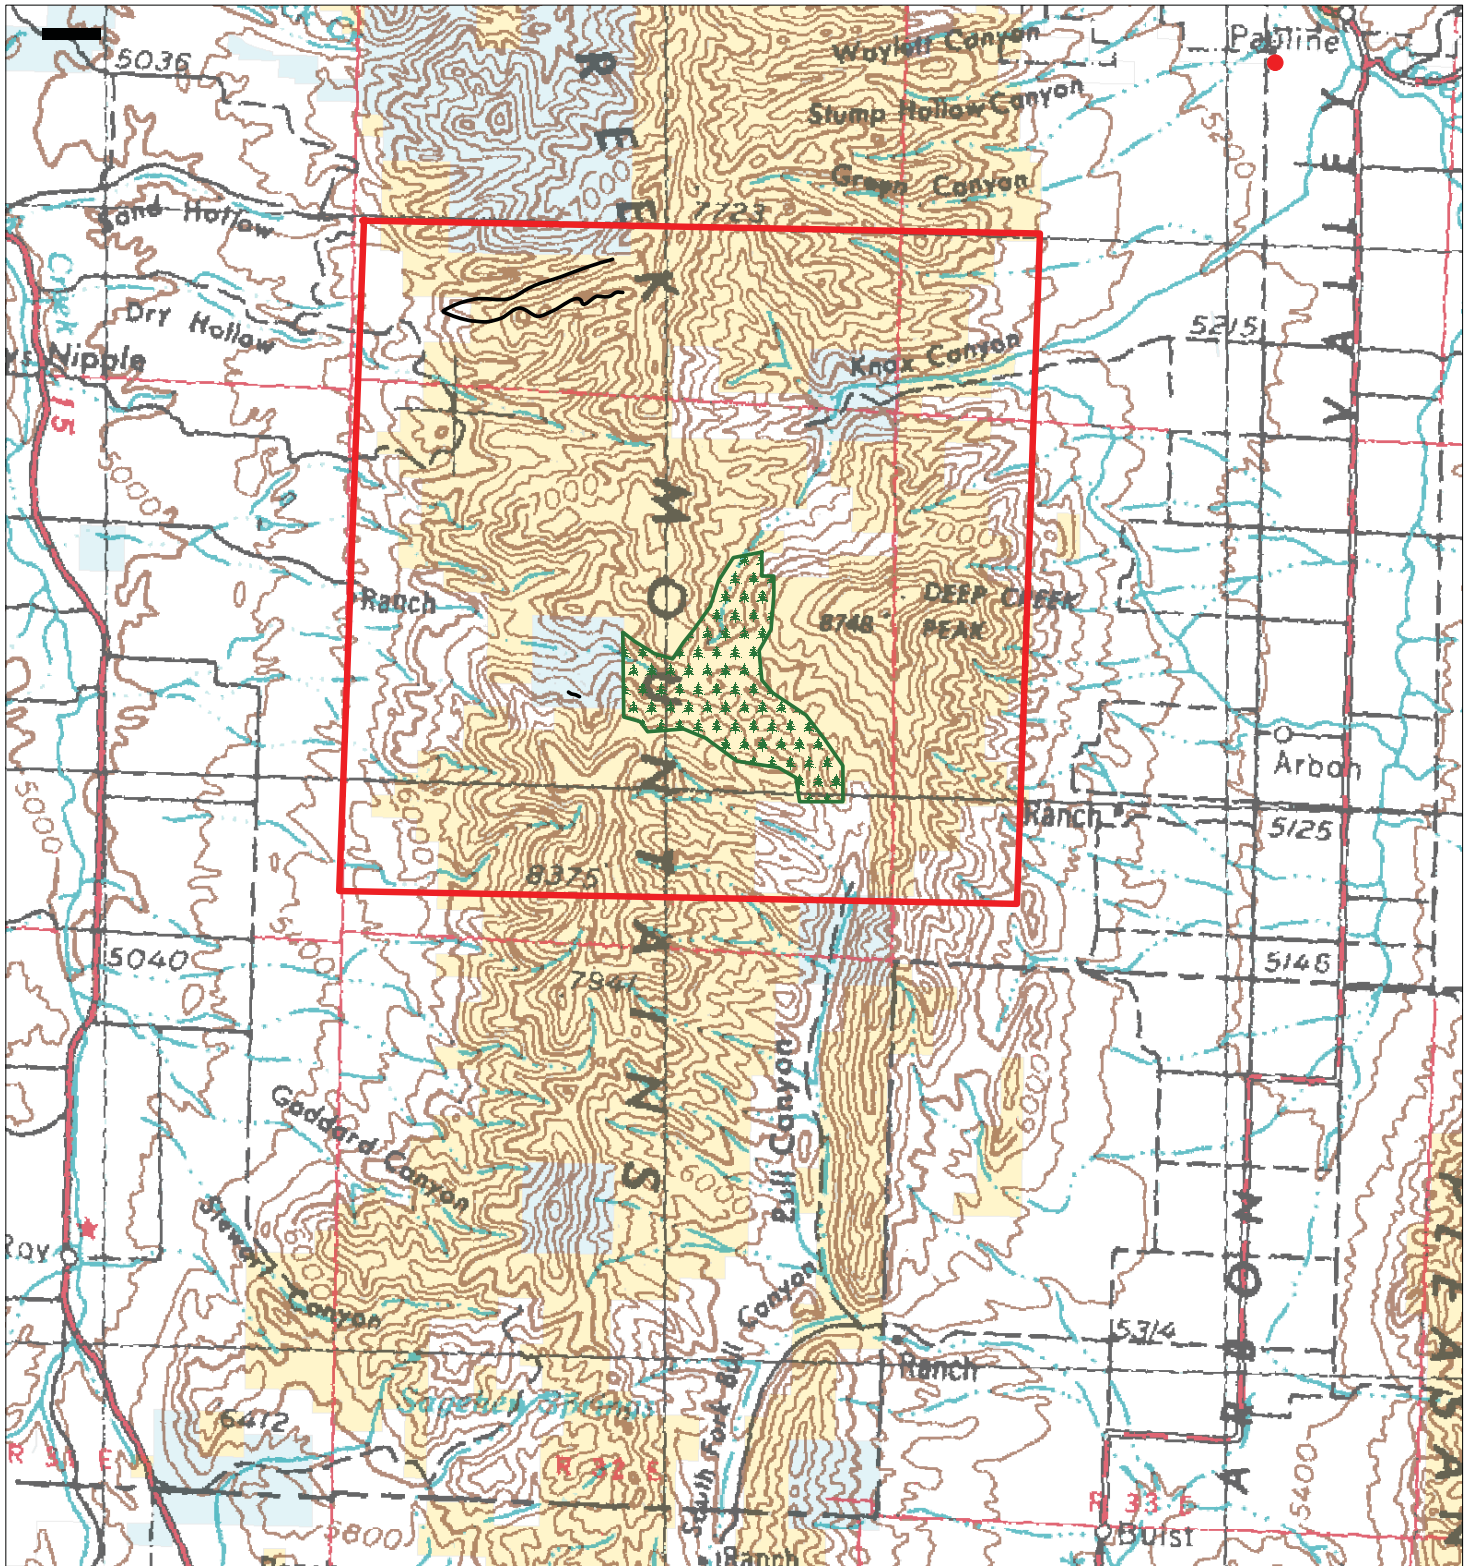

Christmas Tree Cutting Area

- Legend
- Bureau of Land Management
 - Private
 - State of Idaho
 - State: Fish and Game; Parks and Rec
 - US Forest Service
 - Christmas tree cutting areas
 - * * * Main cutting area

1 0.5 0 1 Miles

It is your responsibility to make sure you are on BLM land

***DO NOT TRESPASS ON PRIVATE LAND!**